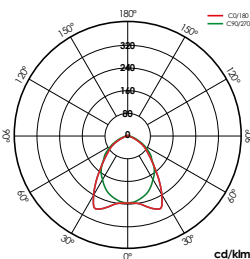

Lynx/Lynx celosía
Lynx/Lynx blinds
Lynx/Lynx stores
Lynx/Lynx estrutura